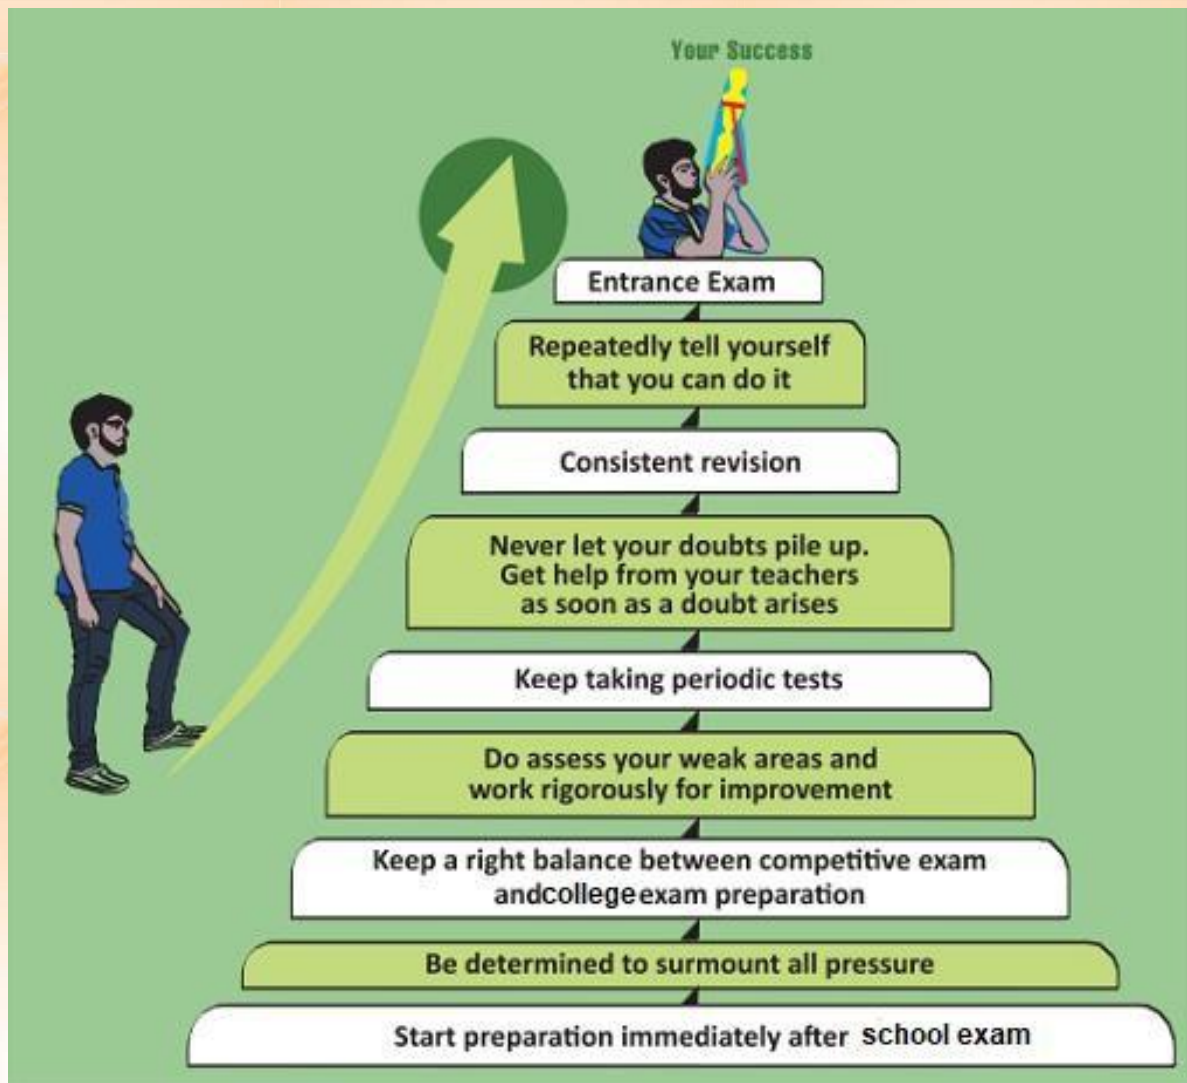

Competitive Exams Preparation

Course Fee

Rs.150/-Annually Duration

1Year